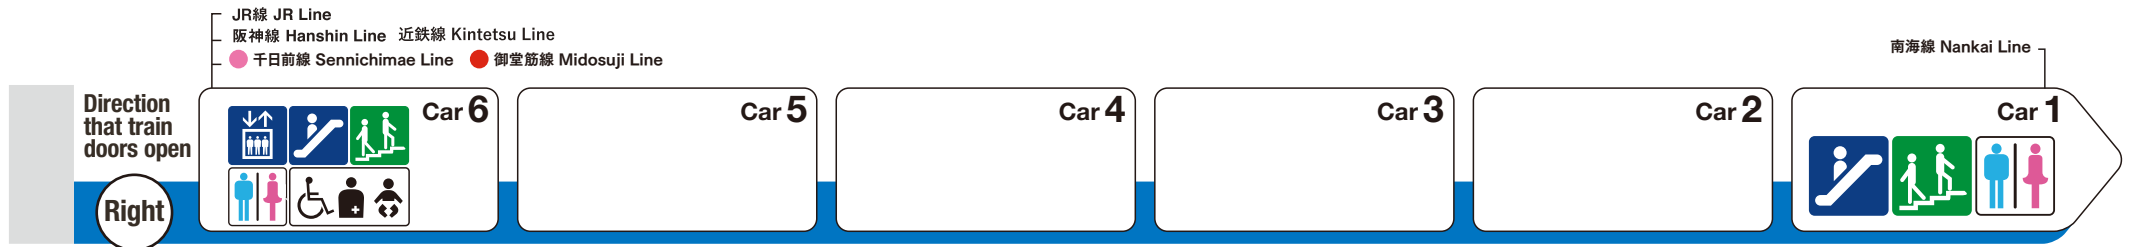

*1 ♿ indicates a space designated for wheelchairs and strollers.

For Daikokucho

For Yotsubashi

Elevator

Escalator

Stairs

Toilet

Wheelchair accessible toilet

Family/multipurpose toilet

Indicates an escalator that leads towards an exit from the platform.