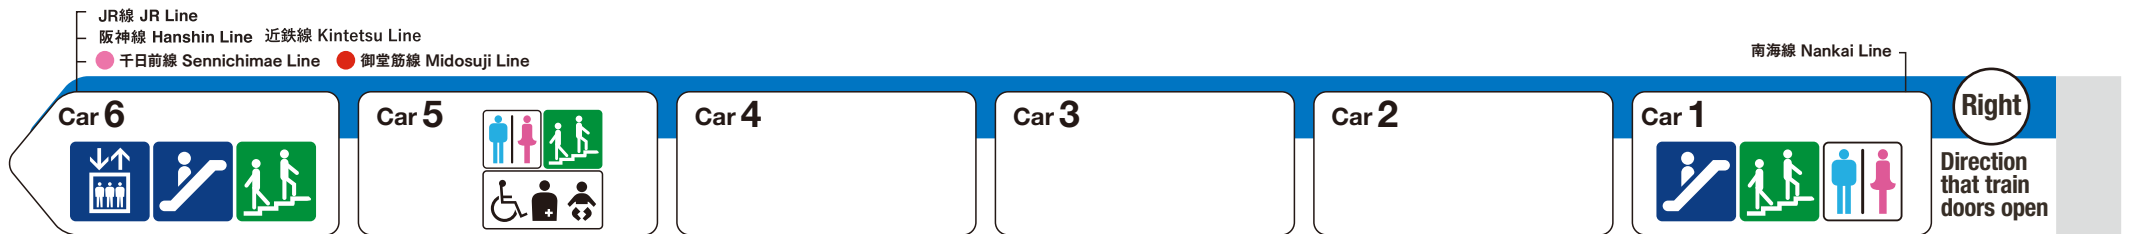

*1 ♿ indicates a space designated for wheelchairs and strollers.

For Daikokucho

For Yotsubashi

Elevator

Escalator

Stairs

Toilet

Wheelchair accessible toilet

Family/multipurpose toilet

Indicates an escalator that leads towards an exit from the platform.